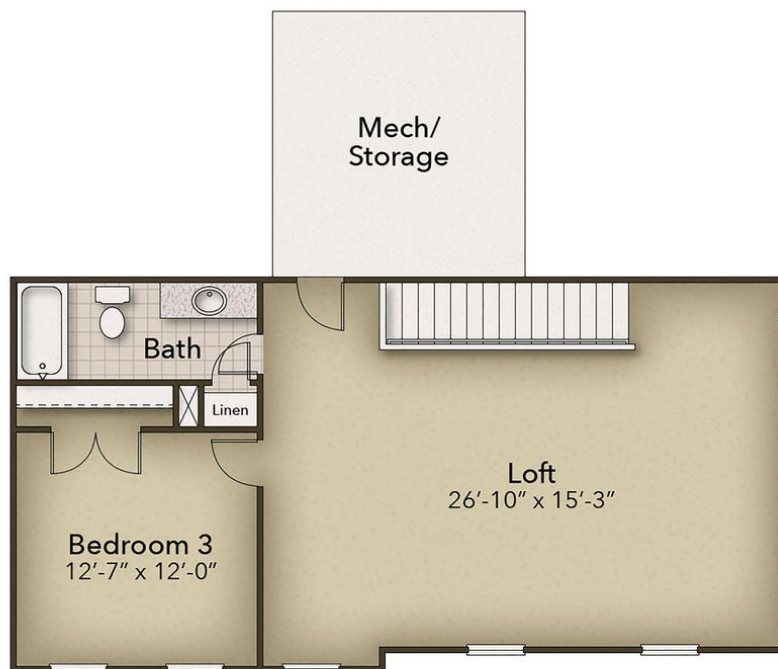

CONTACT US 757-550-2617

WWW.CESHOMES.COM