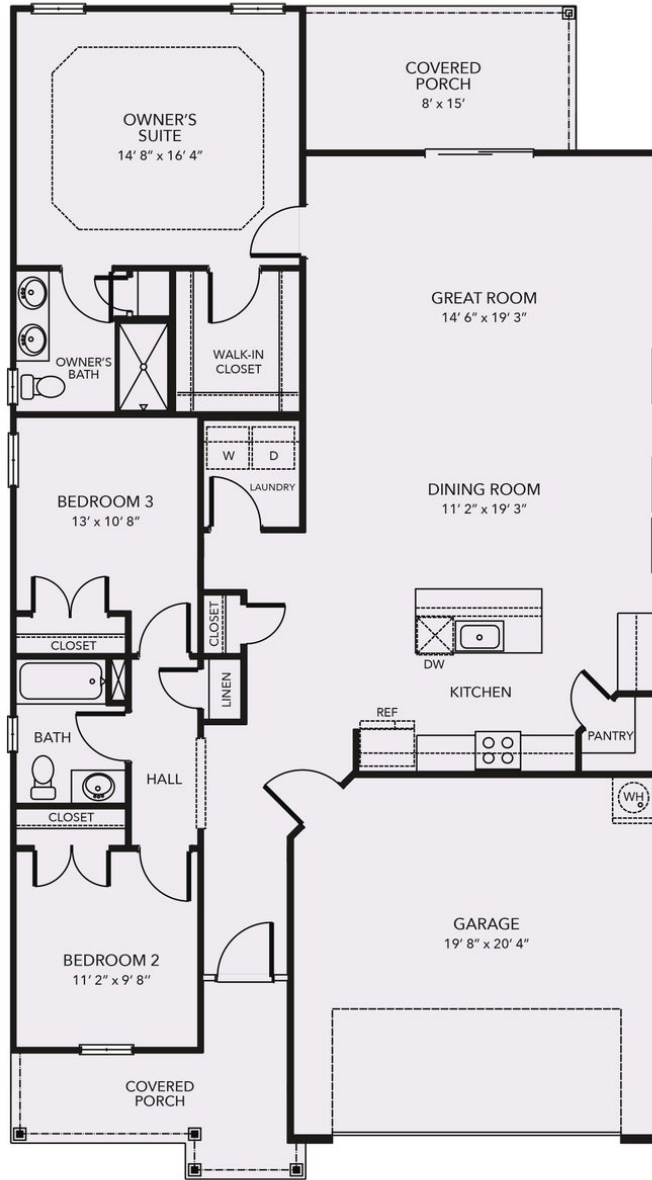

From \$309,900

Welcome to the Primrose! Step into over 1,600 square feet of luxurious first-floor living space. Upon entering from the covered porch, you'll be greeted by 2 bedrooms and a full bath on your left - perfect for hosting guests in their own serene retreat. Continuing on, you'll discover a harmonious flow between the kitchen, dining room, and great room. A stunning kitchen island offers additional seating and counter space for all your culinary needs and entertaining endeavors. At the rear of the home, you'll find the tucked-away owner's suite featuring a tray ceiling, a spacious walk-in closet, and an elegant owner's bathroom. Savor balmy summer evenings with loved ones on your rear-covered porch. Enjoy upgraded features throughout the home such as LVP flooring in the foyer, kitchen, dining room, living room and primary bath. As well as shaker-style cabinets, stainless appliances, and quartz countertops. Embrace the comfort and elegance of the Primrose - make it your home today! *Photos of similar home.

3 Bedrooms

2.0 Bathrooms

1,605 Sq.Ft.

1 Stories

2 Car Garage

CONTACT US 757-550-2617

WWW.CESHOMES.COM

CONTACT US 757-550-2617