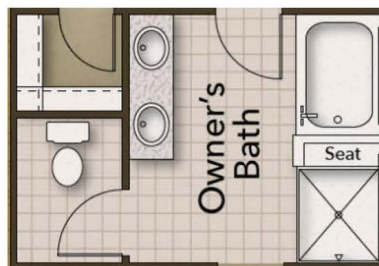

From \$489,900

Welcome to The Beech, with just over 2,000 square feet of living and a part of our Cottage Collection at Bridgewater! Enter through the front door from your covered porch to find a foyer with two first-floor bedrooms and a bathroom tucked away. You will find a drop zone to the left, perfect for entering through your garage and tossing your belongings after a long day. The laundry room is perfectly hidden in your drop zone area. Venture through to find a wide-open floor plan in the main living area. The kitchen is complete with a separate island as well as a huge walk-in pantry for all of your storage needs, while the dining and living room creates the perfect space for entertaining, with its prime location near the kitchen. The first-floor Owner's Suite makes this home ideal for main-level living. With included tray ceilings to add a touch of class, this space consists of two closets AND a linen closet to ensure space for all of your items. The Owner's Bath has a beautiful shower with a seat and double bowl vanities to make your time spent in there feel ...

3 Bedrooms

2.0 Bathrooms

2,030 Sq.Ft.

1 Stories

2 Car Garage

CONTACT US 757-550-2617

WWW.CESHOMES.COM

FIRST FLOOR

CONTACT US 757-550-2617

WWW.CESHOMES.COM

OPTIONS

Gourmet Kitchen

Deluxe Owner's Bath

Study

Extended Garage

CONTACT US 757-550-2617