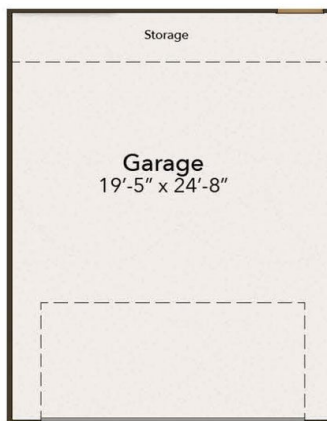

Extended Garage

CONTACT US 757-550-2617

WWW.CESHOMES.COM