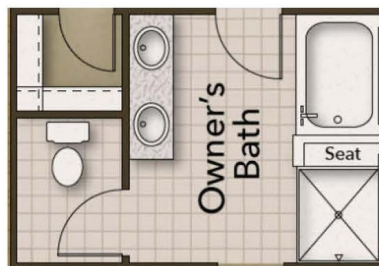

## From \$489,900

Welcome to The Beech, with just over 2,000 square feet of living and a part of our Cottage Collection at Bridgewater! Enter through the front door from your covered porch to find a foyer with two first-floor bedrooms and a bathroom tucked away. You will find a drop zone to the left, perfect for entering through your garage and tossing your belongings after a long day. The laundry room is perfectly hidden in your drop zone area. Venture through to find a wide-open floor plan in the main living area. The kitchen is complete with a separate island as well as a huge walk-in pantry for all of your storage needs, while the dining and living room creates the perfect space for entertaining, with its prime location near the kitchen. The first-floor Owner's Suite makes this home ideal for main-level living. With included tray ceilings to add a touch of class, this space consists of two closets AND a linen closet to ensure space for all of your items. The Owner's Bath has a beautiful shower with a seat and double bowl vanities to make your time spent in there feel ...

**3 Bedrooms**

**2.0 Bathrooms**

**2,030 Sq.Ft.**

**1 Stories**

**2 Car Garage**

**CONTACT US 757-550-2617**

**WWW.CESHOMES.COM**

**FIRST FLOOR**

**CONTACT US 757-550-2617**

**WWW.CESHOMES.COM**

**OPTIONS**

Gourmet Kitchen

Deluxe Owner's Bath

Study

Extended Garage

**CONTACT US 757-550-2617**