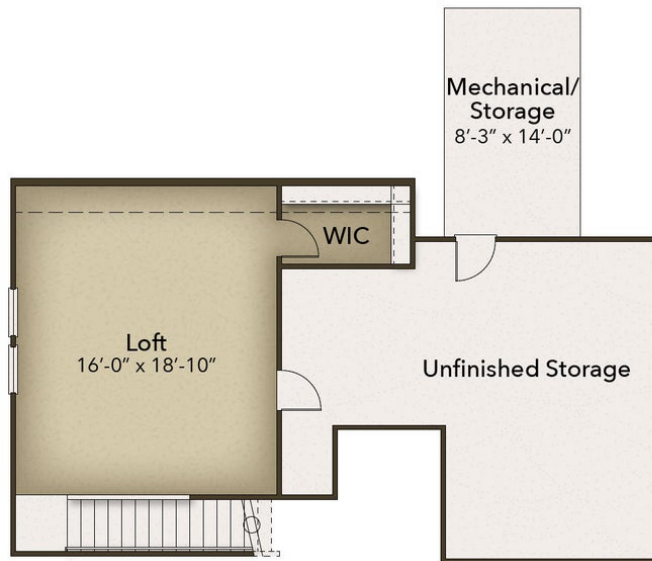

SECOND FLOOR

CONTACT US 757-550-2617

WWW.CESHOMES.COM