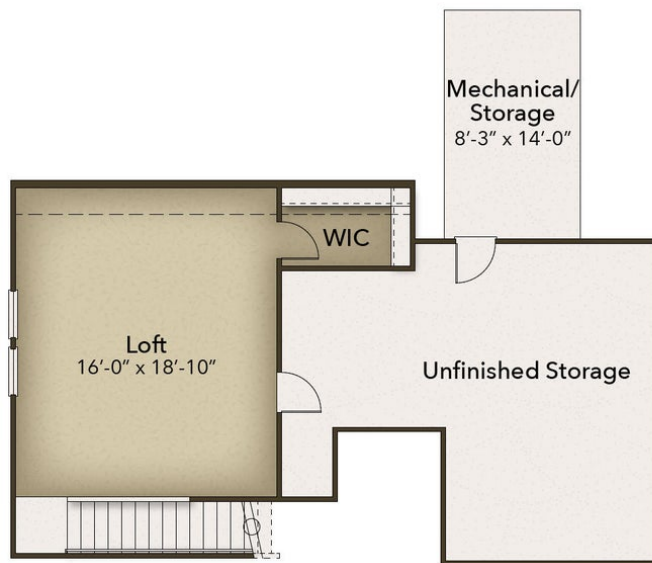

SECOND FLOOR

CONTACT US 757-550-2617

WWW.CESHOMES.COM