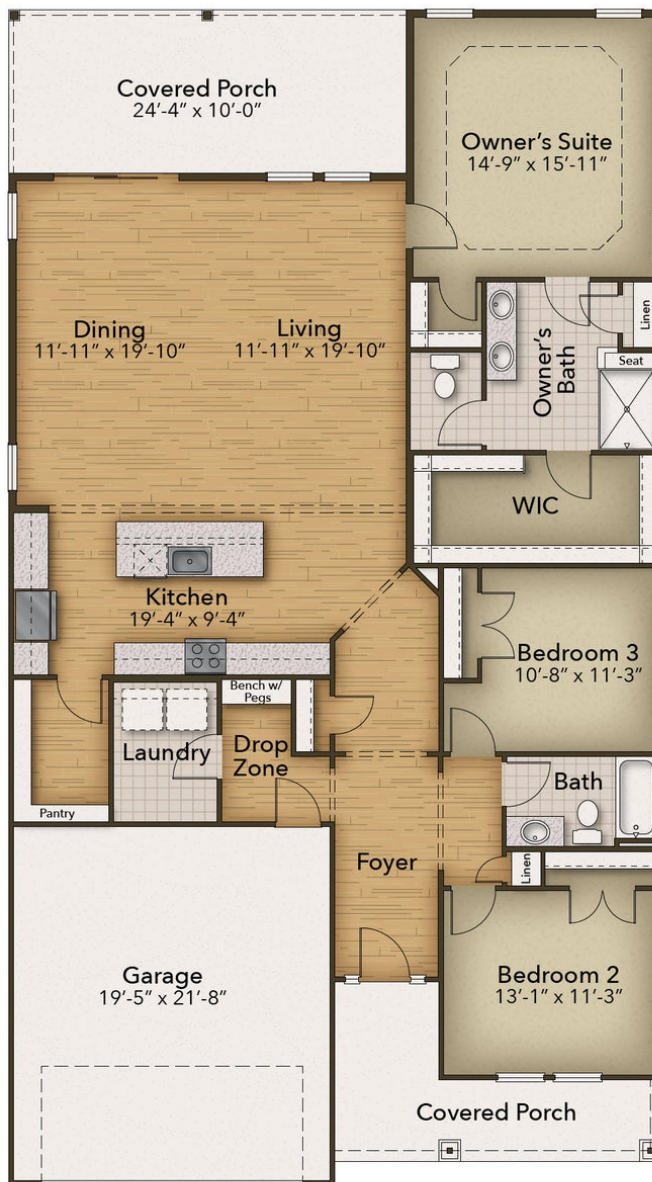

From \$489,900

Welcome to The Beech, with just over 2,000 square feet of living and a part of our Cottage Collection at Bridgewater! Enter through the front door from your covered porch to find a foyer with two first-floor bedrooms and a bathroom tucked away. You will find a drop zone to the left, perfect for entering through your garage and tossing your belongings after a long day. The laundry room is perfectly hidden in your drop zone area. Venture through to find a wide-open floor plan in the main living area. The kitchen is complete with a separate island as well as a huge walk-in pantry for all of your storage needs, while the dining and living room creates the perfect space for entertaining, with its prime location near the kitchen. The first-floor Owner's Suite makes this home ideal for main-level living. With included tray ceilings to add a touch of class, this space consists of two closets AND a linen closet to ensure space for all of your items. The Owner's Bath has a beautiful shower with a seat and double bowl vanities to make your time spent in there feel ...

3 Bedrooms

2.0 Bathrooms

2,030 Sq.Ft.

1 Stories

2 Car Garage

CONTACT US 757-550-2617

WWW.CESHOMES.COM

FIRST FLOOR