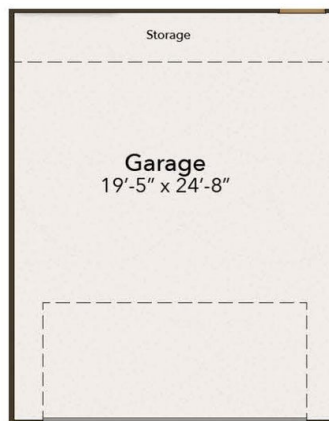

Extended Garage

CONTACT US 757-550-2617

WWW.CESHOMES.COM