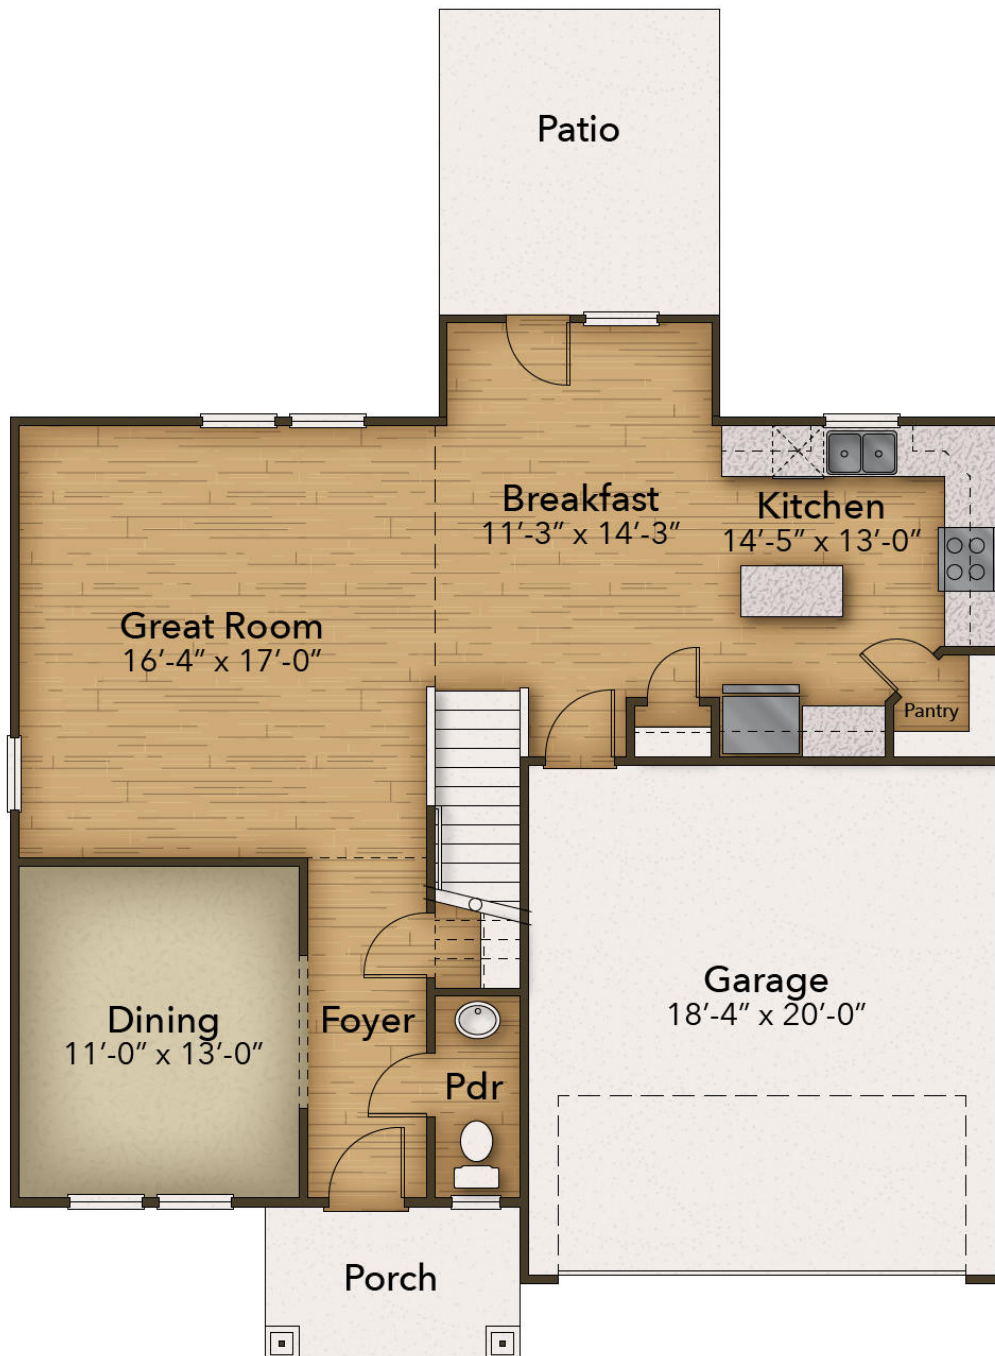

## From \$354,900

The Symphony is a beautiful ensemble of a home that will be music to your family's ears. With 2,330 square feet of open area, this model offers three to four bedrooms depending on your layout choices. Each bedroom is on the second floor including the stunning owner's suite with tray ceilings, a large bathroom with a deluxe option, and two walk-in closets. The laundry room is conveniently located outside the owner's suite along with two bedrooms, a full bath, and a loft. The open vast loft can be converted into another bedroom if you want or you can turn it into anything you want. Downstairs you find an open-concept living space. The great room, breakfast nook, and kitchen all flow together like a song. Love to cook? Add in options for a gourmet kitchen with double ovens and a gourmet island or add a covered porch in the back to make the perfect outdoor eating area. Also on the ground floor, we find a dining room that can be converted to a den, a powder room, and an access door to the two-car garage. The Symphony always gives a ...

**3 Bedrooms**

**2.5 Bathrooms**

**2,174 Sq.Ft.**

**2 Stories**

**2 Car Garage**

**CONTACT US 757-550-2617**

**WWW.CESHOMES.COM**

**FIRST FLOOR**