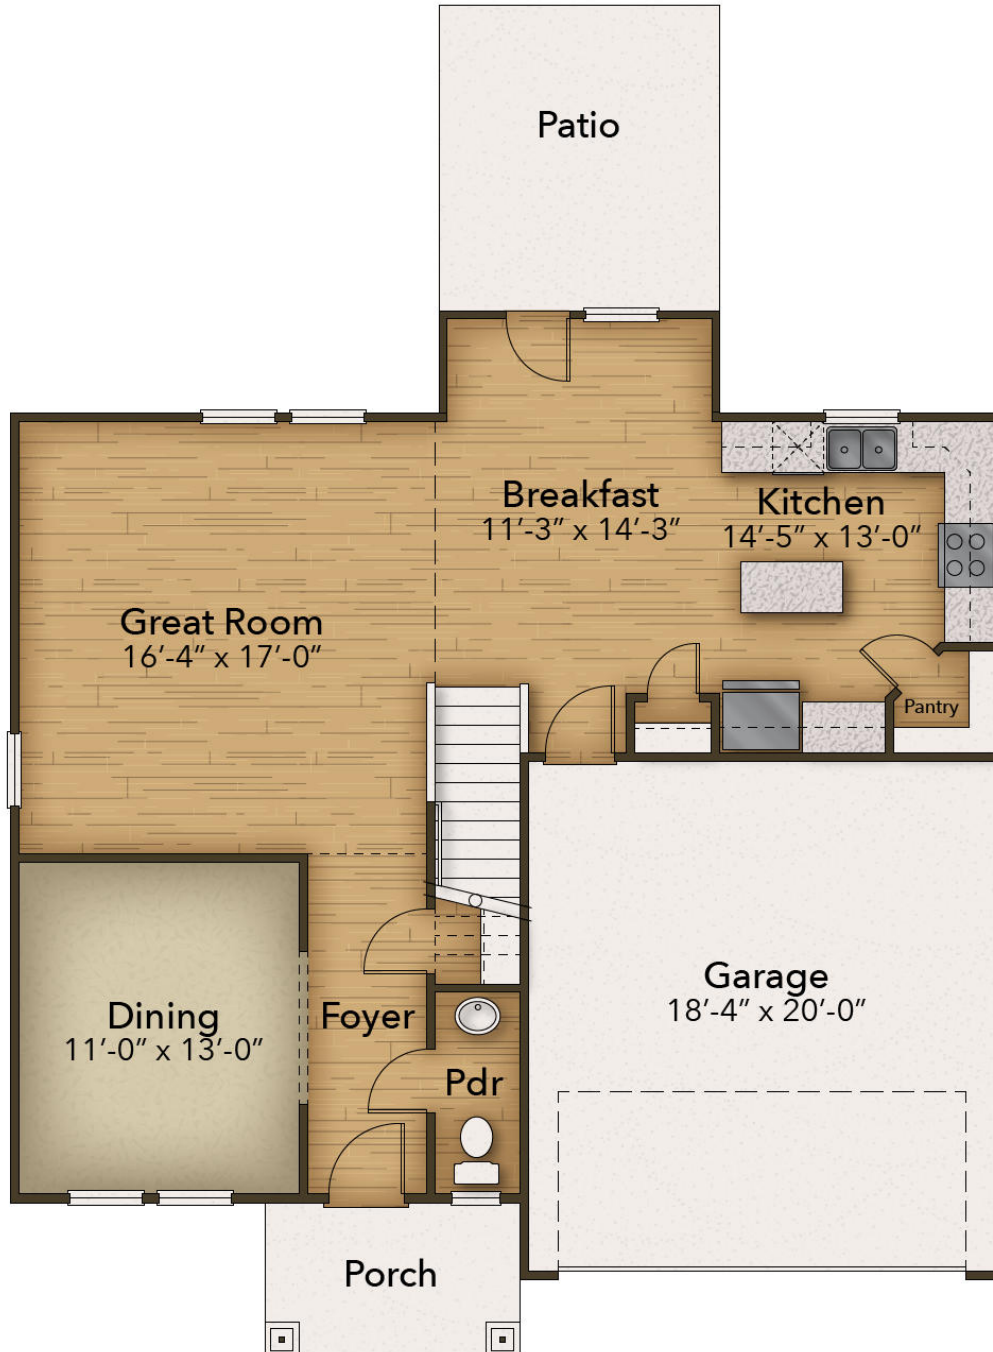

FIRST FLOOR

CONTACT US 757-550-2617

WWW.CESHOMES.COM