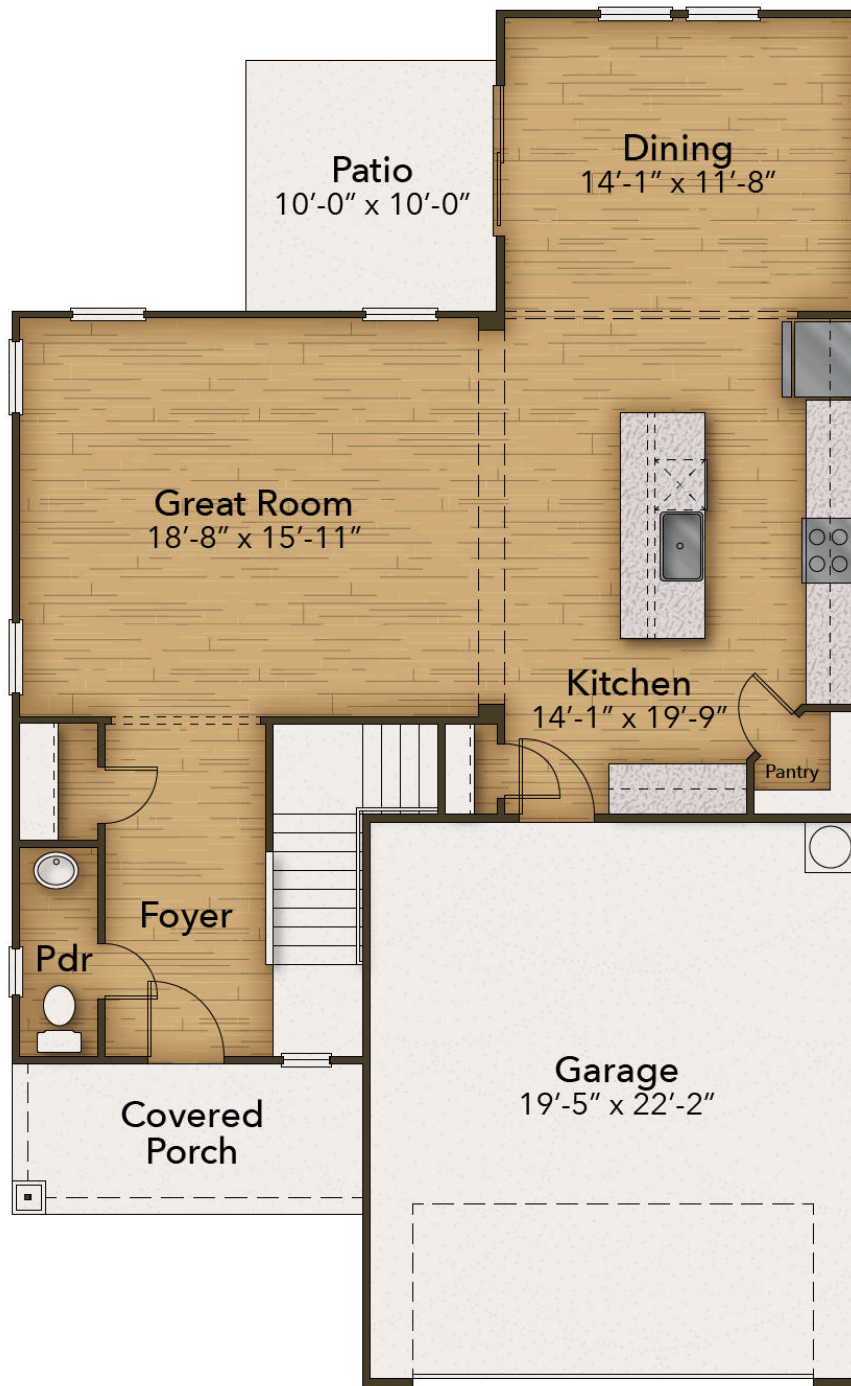

FIRST FLOOR

CONTACT US 757-550-2617

WWW.CESHOMES.COM