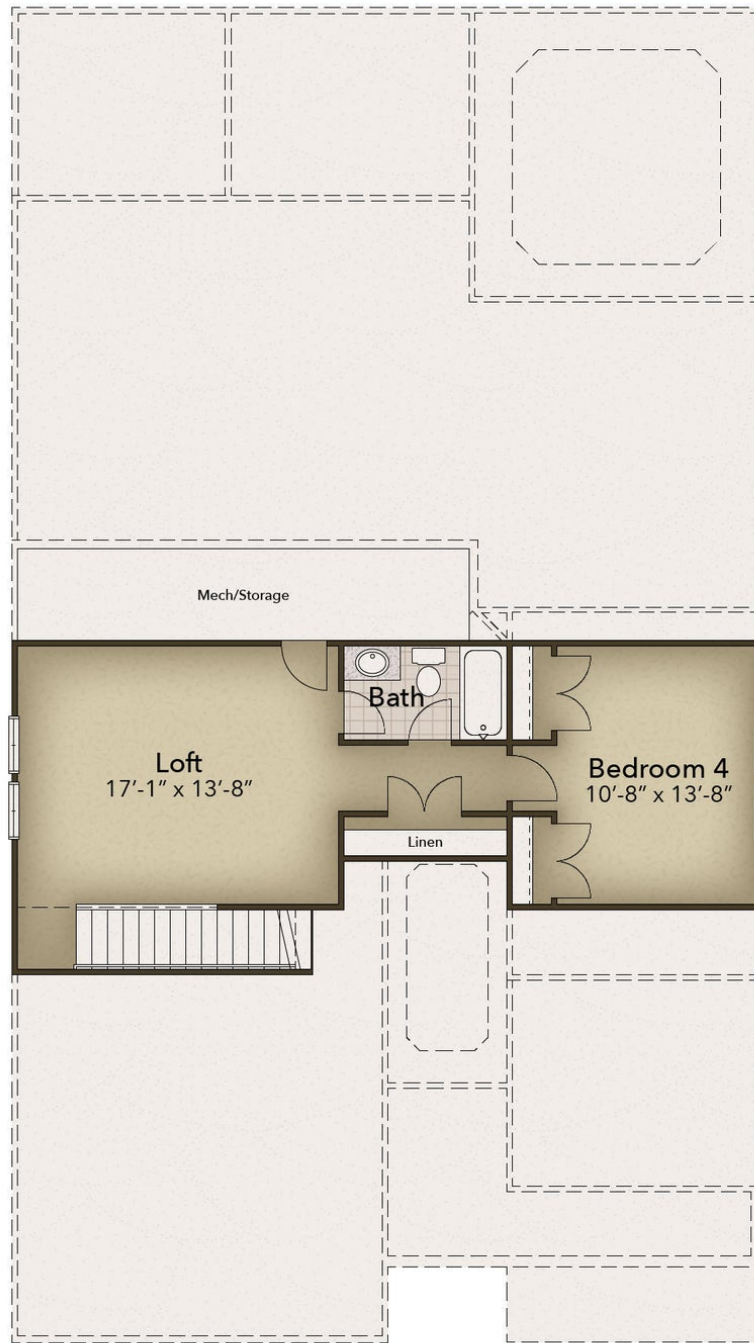

CONTACT US 757-550-2617

WWW.CESHOMES.COM