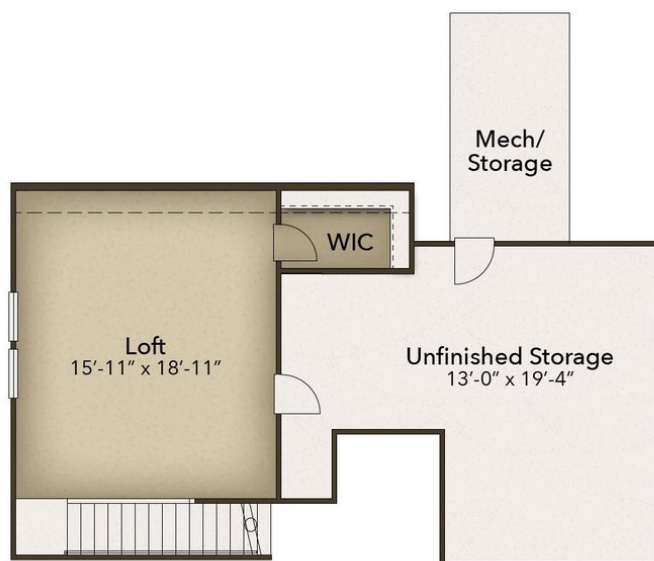

OPTIONAL SECOND FLOOR

CONTACT US 757-550-2617

WWW.CESHOMES.COM