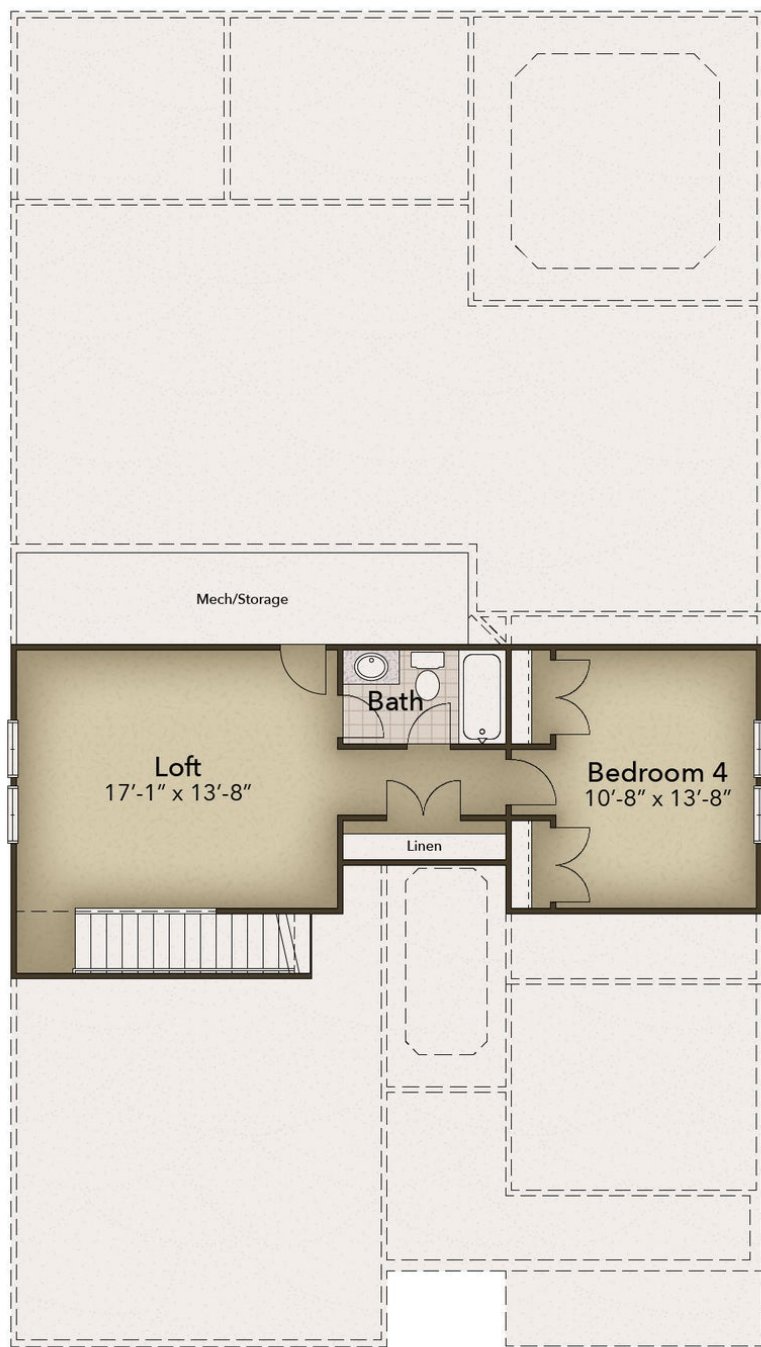

CONTACT US 757-550-2617

WWW.CESHOMES.COM