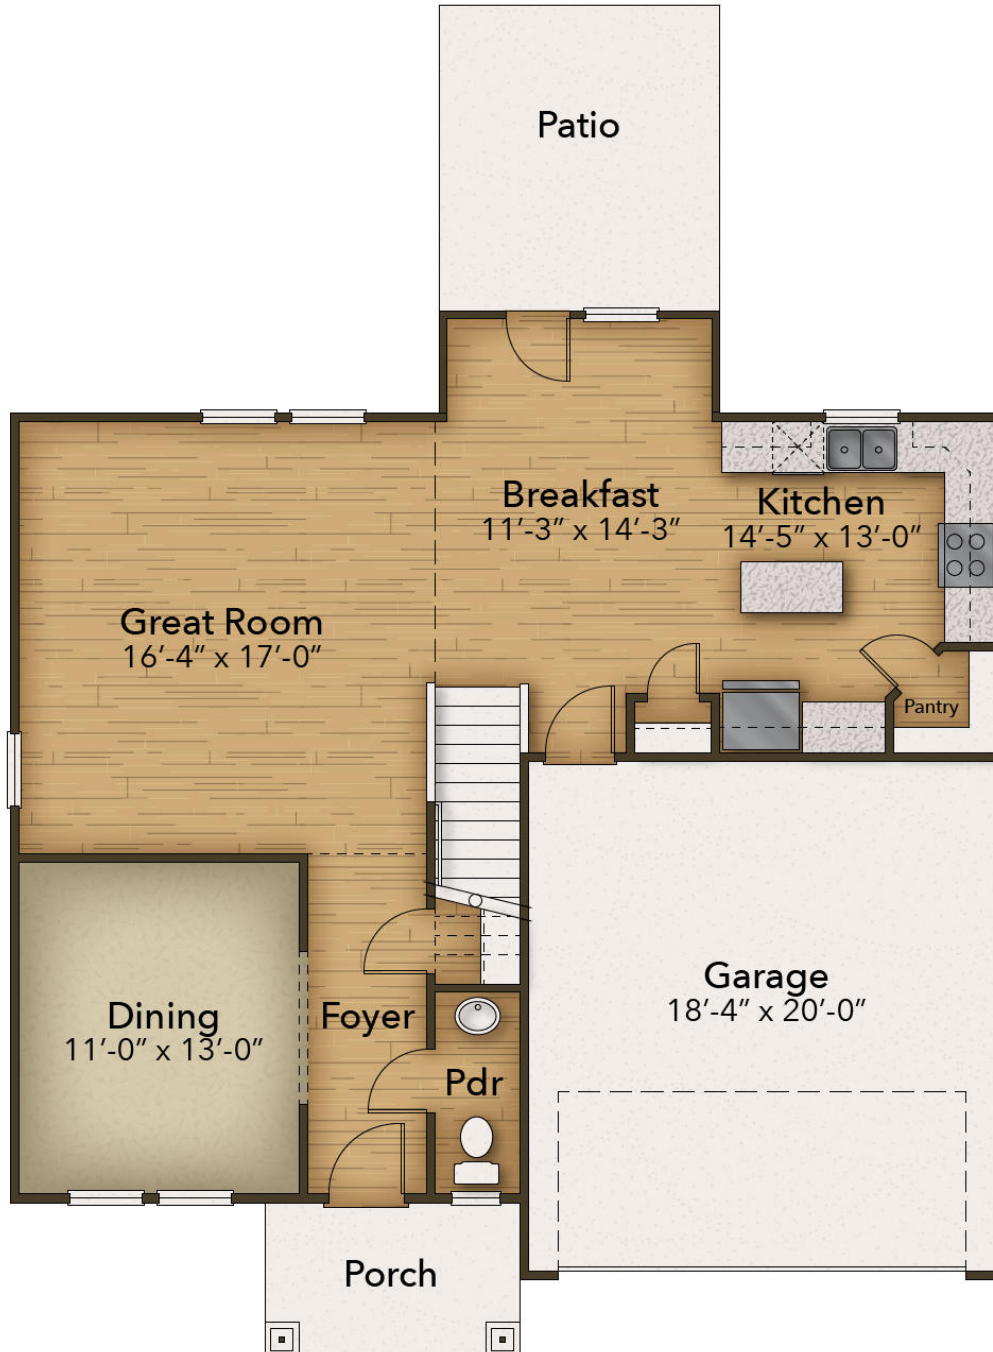

From \$354,900

The Symphony is a beautiful ensemble of a home that will be music to your family's ears. With 2,330 square feet of open area, this model offers three to four bedrooms depending on your layout choices. Each bedroom is on the second floor including the stunning owner's suite with tray ceilings, a large bathroom with a deluxe option, and two walk-in closets. The laundry room is conveniently located outside the owner's suite along with two bedrooms, a full bath, and a loft. The open vast loft can be converted into another bedroom if you want or you can turn it into anything you want. Downstairs you find an open-concept living space. The great room, breakfast nook, and kitchen all flow together like a song. Love to cook? Add in options for a gourmet kitchen with double ovens and a gourmet island or add a covered porch in the back to make the perfect outdoor eating area. Also on the ground floor, we find a dining room that can be converted to a den, a powder room, and an access door to the two-car garage. The Symphony always gives a ...

3 Bedrooms

2.5 Bathrooms

2,174 Sq.Ft.

2 Stories

2 Car Garage

CONTACT US 757-550-2617

WWW.CESHOMES.COM

FIRST FLOOR