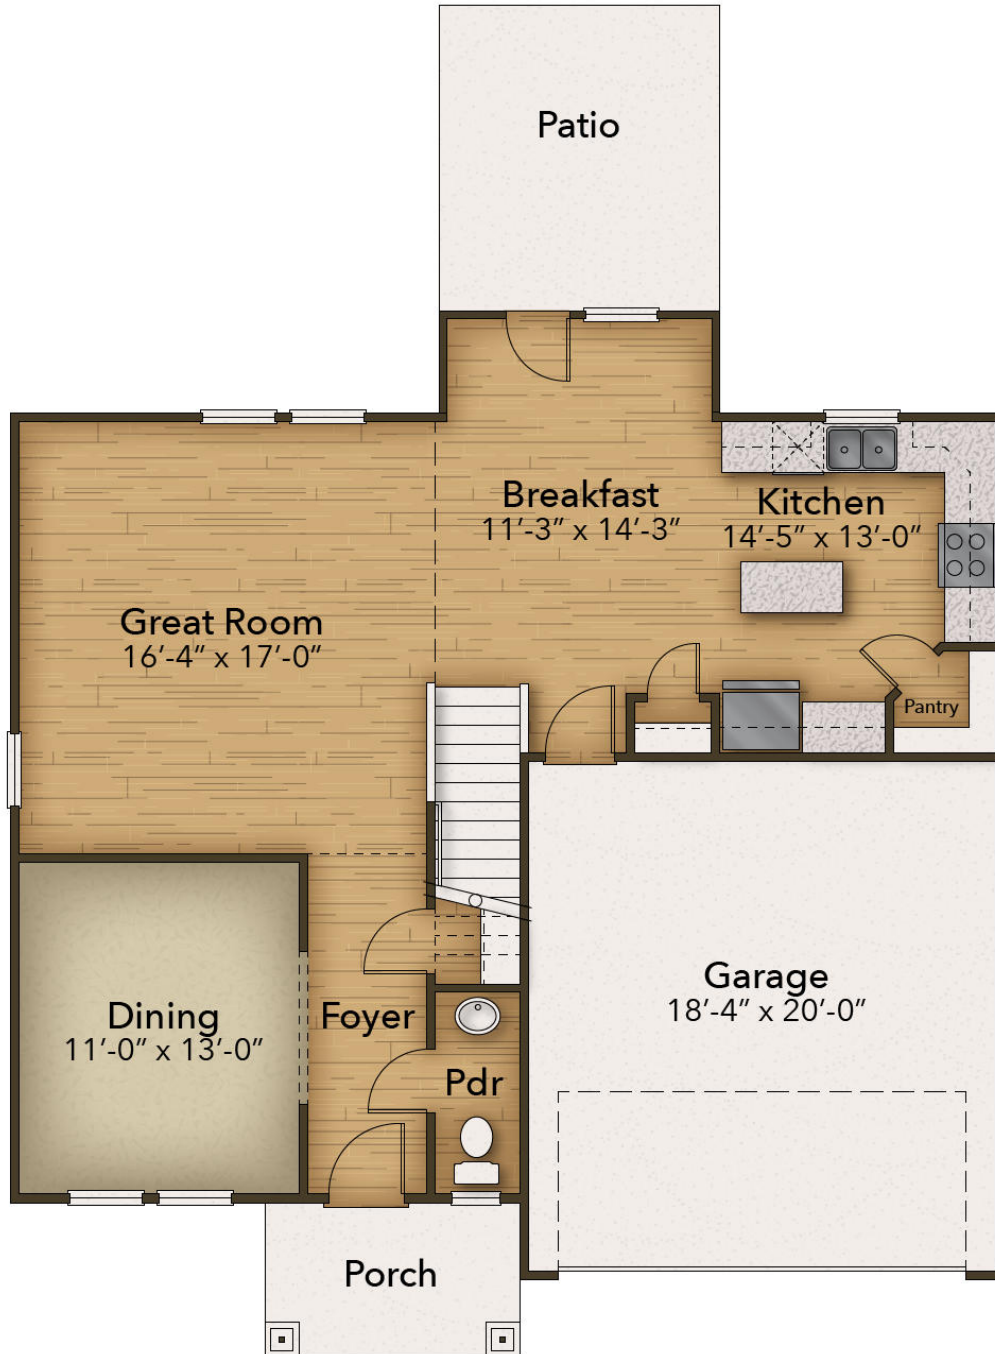

From \$354,900

The Symphony is a beautiful ensemble of a home that will be music to your family's ears. With 2,330 square feet of open area, this model offers three to four bedrooms depending on your layout choices. Each bedroom is on the second floor including the stunning owner's suite with tray ceilings, a large bathroom with a deluxe option, and two walk-in closets. The laundry room is conveniently located outside the owner's suite along with two bedrooms, a full bath, and a loft. The open vast loft can be converted into another bedroom if you want or you can turn it into anything you want. Downstairs you find an open-concept living space. The great room, breakfast nook, and kitchen all flow together like a song. Love to cook? Add in options for a gourmet kitchen with double ovens and a gourmet island or add a covered porch in the back to make the perfect outdoor eating area. Also on the ground floor, we find a dining room that can be converted to a den, a powder room, and an access door to the two-car garage. The Symphony always gives a ...

3 Bedrooms

2.5 Bathrooms

2,174 Sq.Ft.

2 Stories

2 Car Garage

CONTACT US 757-550-2617

WWW.CESHOMES.COM

FIRST FLOOR